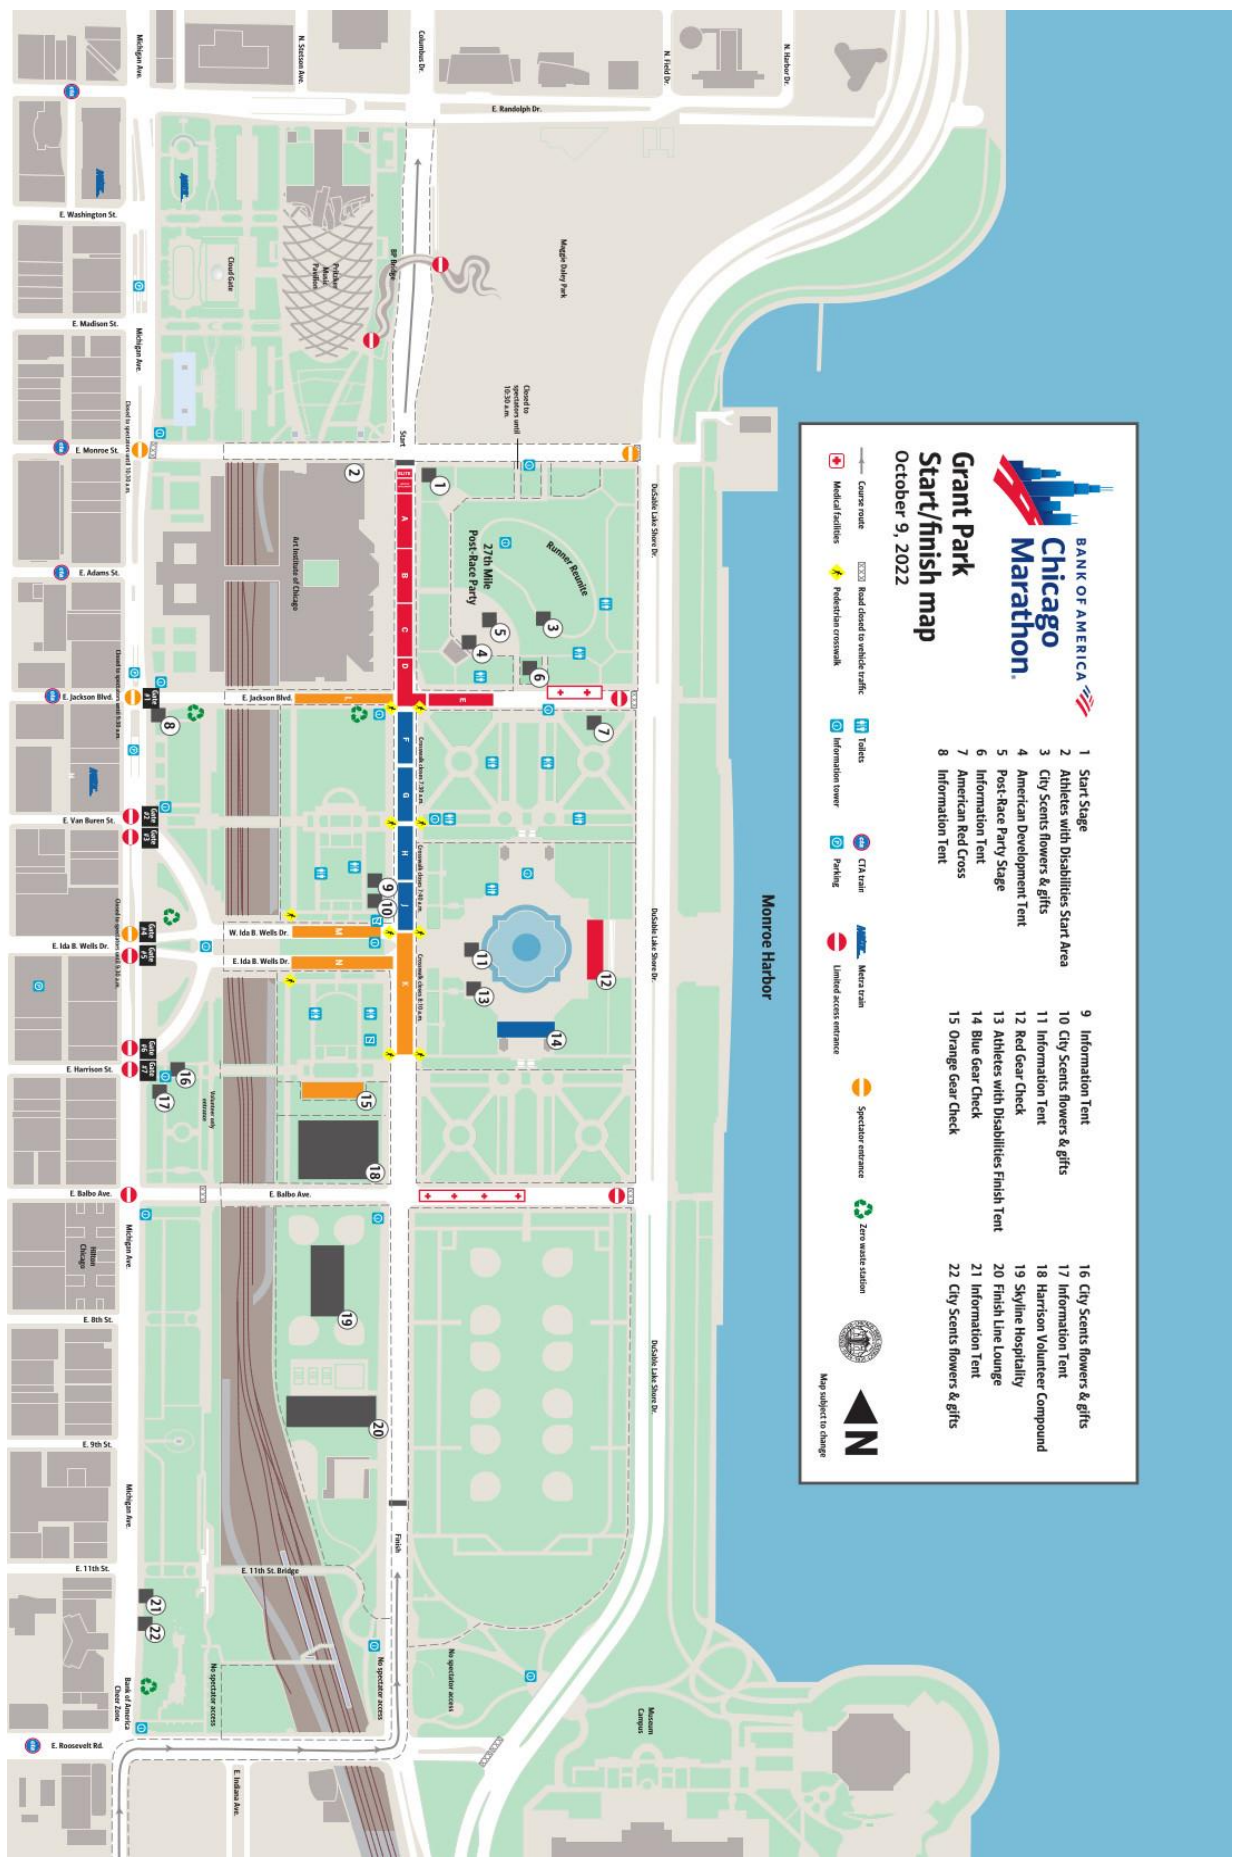

Grant Park Start/finish map

October 9, 2022

- 1 Start Stage
- 2 Athletes with Disabilities Start Area
- 3 City Scents flowers & gifts
- 4 American Development Tent
- 5 Post-Race Party Stage
- 6 Information Tent
- 7 American Red Cross
- 8 Information Tent
- 9 Information Tent
- 10 City Scents flowers & gifts
- 11 Information Tent
- 12 Red Gear Check
- 13 Athletes with Disabilities Finish Tent
- 14 Blue Gear Check
- 15 Orange Gear Check
- 16 City Scents flowers & gifts
- 17 Information Tent
- 18 Harrison Volunteer Compound
- 19 Skyline Hospitality
- 20 Finish Line Lounge
- 21 Information Tent
- 22 City Scents flowers & gifts

Cover zone
 Road closed to vehicle traffic
 Medical facilities
 Federal bar crosswalk
 Tolls
 Information tower
 CTA train
 Parking
 Metra train
 Limited access entrance
 Speculator entrance
 Zero waste station
 Map subject to change

BANK OF AMERICA Chicago Marathon.

chicagomarathon.com

Mile marker

Kilometer marker

Aid station
Contains medical, toilets, water
Gatorade Endurance Formula

Medical

Food on course

Gatorade Endurance
Energy Gel

Gatorade Endurance
Carb Energy Chews

Biofreeze Pain Relief Zone

Bank of America
Cheer Zone

Charity block party

Run club block party

Marathon course

Course subject to change